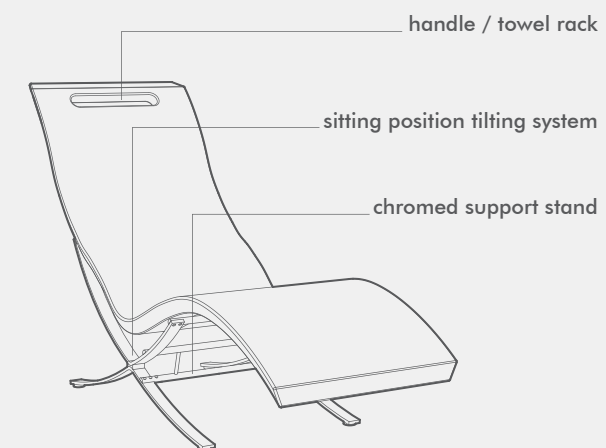

MATERIAL

100 % Polyethylene HD