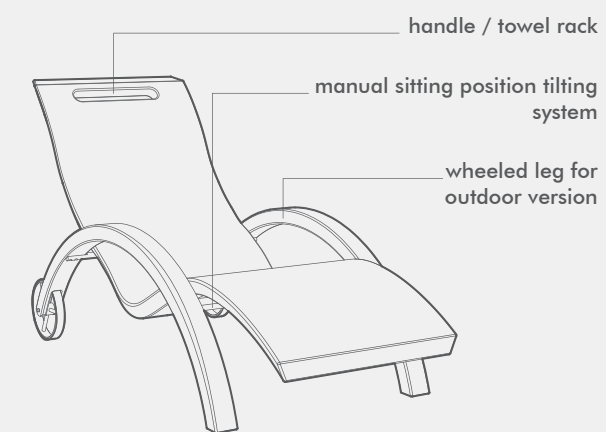

MATERIAL

100 % Polyethylene HD