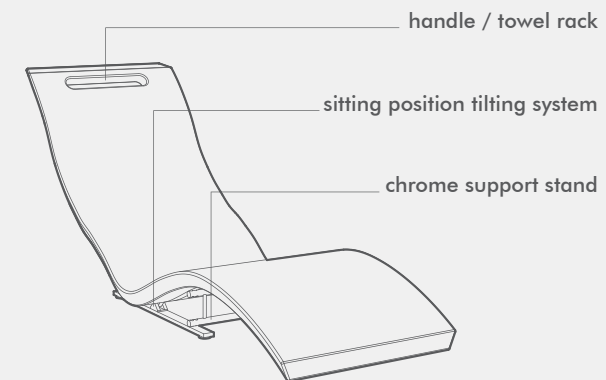

SERENDIPITY® CHAISE

S100 - GROUND VERSION (SUPPLIED WITH CHROMED SUPPORT STAND)

DIMENSIONS

L_{min./max.} 160/171 x W 59,7 x H_{min./max.} 57/75 cm
Seat total length 200 cm

WEIGHT
16 kg

SURFACE
Stone effect

ACCESSORIES

S100/80 - Hybrida heated with 24 volt / 124 watt transformer
S910 - Support for outdoor version
S920 - Support for indoor version

MATERIAL

100 % Polyethylene HD