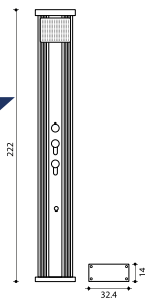

REFINED CURVES
AND DISCRETE ELEGANCE
**DADA
CURVE**

PREMIUM FINISHES
HIGH QUALITY

40L

**FOOT RINSE
INCLUDED**

Also available as a curved version, the DADA CURVE stands out thanks to its taunt lines and its extremely flat, mirror-effect square showerhead.

Its slender curves mean it will naturally blend in to any garden while adding a designer touch.

Integrated anti-limescale showerhead

Laser-engraved stainless steel mixer tap

Anthracite paint finish
+ brushed aluminium casing
DS-D363NX

Cold water
Hot water

SPECIFICATIONS

Material	Aluminium	Base Dimensions	14 x 32.4 cm
Weight	10 kg	Fixing kit	Included
Height	222 cm	Warranty	2 years
Capacity	40 L		