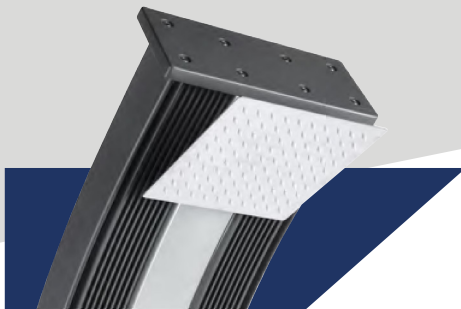

REFINED CURVES
AND DISCRETE ELEGANCE
**DADA
CURVE**

PREMIUM FINISHES
HIGH QUALITY

40L

**FOOT RINSE
INCLUDED**

Also available as a curved version, the DADA CURVE stands out thanks to its taunt lines and its extremely flat, mirror-effect square showerhead.

Its slender curves mean it will naturally blend in to any garden while adding a designer touch.

Integrated anti-limescale showerhead

Laser-engraved stainless steel mixer tap

Anthracite paint finish
+ brushed aluminium casing
DS-D363NX

Anthracite paint finish
+ brushed aluminium casing
DS-D363NO

Formidra Prestige

**FORMIDRA INNOVATION
HYBRID TECHNOLOGY**

Solar heating
+ hot water tank

The DADA line not only includes FORMIDRA solar technology but also a hot water inlet from the main supply of the house. This way, you benefit not only from 100% solar hot water, but also from hot water drawn from the domestic supply when necessary.