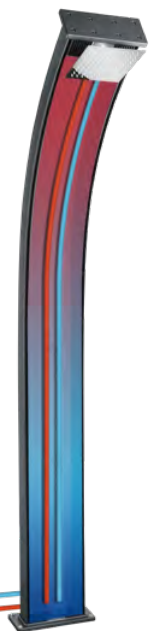

REFINED CURVES
AND DISCRETE ELEGANCE
**DADA
CURVE**

PREMIUM FINISHES
HIGH QUALITY

40L

**FOOT RINSE
INCLUDED**

Also available as a curved version, the DADA CURVE stands out thanks to its taunt lines and its extremely flat, mirror-effect square showerhead.

Its slender curves mean it will naturally blend in to any garden while adding a designer touch.

Integrated anti-limescale showerhead

Laser-engraved stainless steel mixer tap

Anthracite paint finish
+ brushed aluminium casing
DS-D363NX

Anthracite paint finish
+ brushed aluminium casing
DS-D363NO

Formidra Prestige

**FORMIDRA INNOVATION
HYBRID TECHNOLOGY**

Solar heating
+ hot water tank

The DADA line not only includes FORMIDRA solar technology but also a hot water inlet from the main supply of the house. This way, you benefit not only from 100% solar hot water, but also from hot water drawn from the domestic supply when necessary.

Cold water
Hot water

SPECIFICATIONS

Material	Aluminium	Base Dimensions	14 x 32.4 cm
Weight	10 kg	Fixing kit	Included
Height	222 cm	Warranty	2 years
Capacity	40 L		