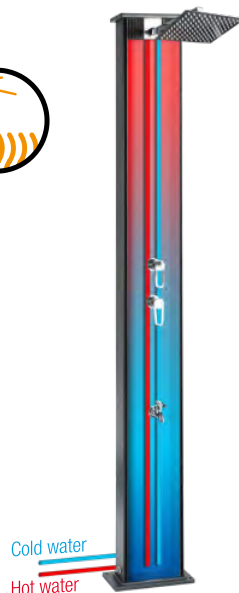

OUTDOOR SHOWER

TIMELESS CLASS DADA STRAIGHT

PREMIUM FINISHES
HIGH QUALITY

40L

**FOOT RINSE
INCLUDED**

Formidra is renewing its flagship model, the DADA. Available in both straight and curved versions, it combines Formidra's ecological solar 40L-capacity technology with a hot water intake to ensure that hot showers are available whatever the number of users.

Anthracite paint finish
DS-D463N0

Anthracite paint finish
+ brushed aluminium casing
DS-D463NX

Integrated anti-limescale showerhead

FORMIDRA INNOVATION HYBRID TECHNOLOGY

Solar heating
+ hot water tank

The DADA line not only includes FORMIDRA solar technology but also a hot water inlet from the main supply of the house. This way, you benefit not only from 100% solar hot water, but also from hot water drawn from the domestic supply when necessary.

Cold water
Hot water

Laser-engraved stainless steel mixer tap

SPECIFICATIONS

Material	Aluminium	Base Dimensions	14 x 32.4 cm
Weight	10 kg	Fixing kit	Included
Height	228 cm	Warranty	2 years
Capacity	40 L		