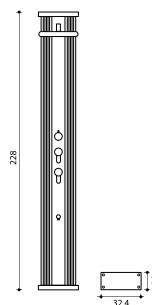

Cold water
Hot water

Laser-engraved stainless steel mixer tap

SPECIFICATIONS

Material	Aluminium	Base Dimensions	14 x 32.4 cm
Weight	10 kg	Fixing kit	Included
Height	228 cm	Warranty	2 years
Capacity	40 L		