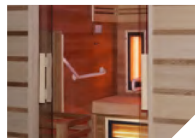

WOOD:
RED CEDAR & ABACHI

LED
CHROMOTHERAPY

Exterior in red cedar and abachi.

Double sliding door for easy access

Bench with deep seating and folding handles

Lateral grab handles

LED chromotherapy

Stereo FM / MP3 / Bluetooth audio

The only multi-technology solution accessible to people with reduced mobility, delivered with all accessories required.

By using both the Full Spectrum Quartz + Magnesium Infrared technologies and the steam stove, Combi Access is equipped with a double sliding door and has a large 1.50 m diameter open area for a wheelchair to easily move around. Access to the bench is facilitated by its two lateral grab handles and two other folding handles in the centre of the seating. And to ensure you make the most out of your session, remote front emitters are on hand.