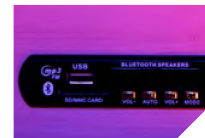

WOOD:
RED CEDAR & ABACHI

LED
CHROMOTHERAPY

Exterior in red cedar and abachi.

Double sliding door for easy access

Bench with deep seating and folding handles

Lateral grab handles

LED chromotherapy

Stereo FM / MP3 / Bluetooth audio

The only multi-technology solution accessible to people with reduced mobility, delivered with all accessories required.

By using both the Full Spectrum Quartz + Magnesium Infrared technologies and the steam stove, Combi Access is equipped with a double sliding door and has a large 1.50 m diameter open area for a wheelchair to easily move around. Access to the bench is facilitated by its two lateral grab handles and two other folding handles in the centre of the seating. And to ensure you make the most out of your session, remote front emitters are on hand.