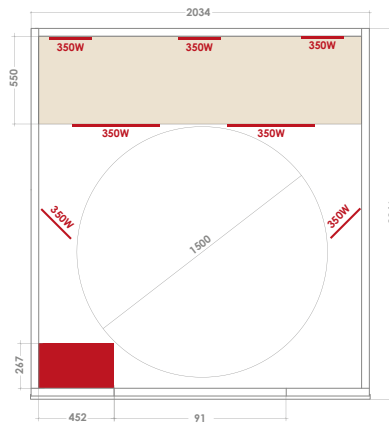

WARRANTIES

- 2-YEAR ELECTRONICS WARRANTY
- 10-YEAR WOODWORK WARRANTY

Holl's

COMBI ACCESS

HL-HC04A-K

4 persons + Ø150 cm open space

Dimensions 203 x 225 x 193 cm

7 infrared emitters