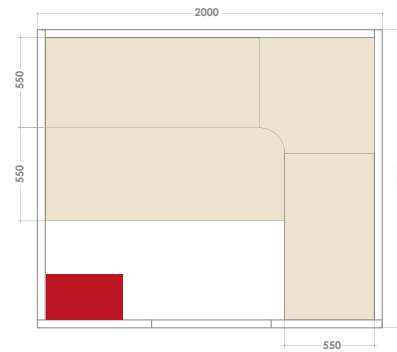

Holl's

ECCOLO

HL-EC04PK

6 persons

Dimensions 200 x 175 x 190 cm

LED chromotherapy

Comfortable double abachi bench

Optimized insulation and vapour barrier

Exterior in Canadian red cedar and abachi

Abachi bench and headrests

Sauna kit included

4.5 kW stove included