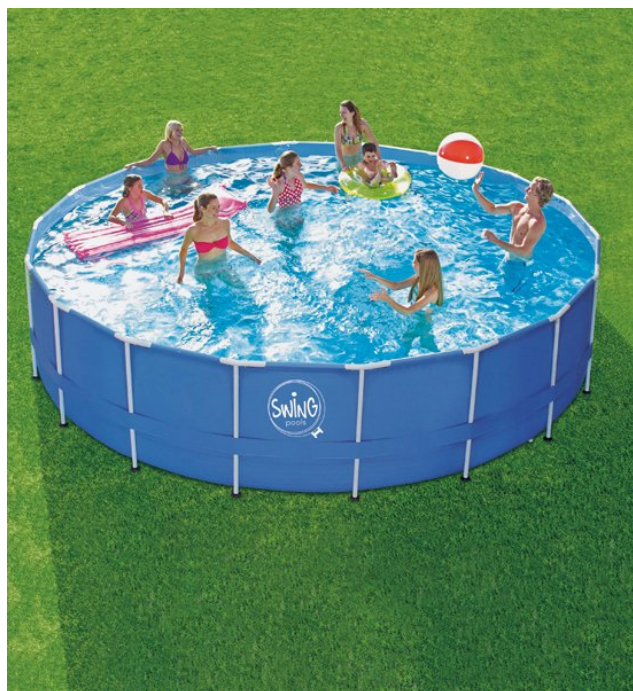

Swing Pool 3,05 m x 76 cm

mountfield-export.com/products/swing-pool-305-m-x-76-cm-2/

Swing Pool 3,05 m x 76 cm quantity

Specifications

Item number	3EXB0184 – without windows
Approximate set-up size	3,05 m x 76 cm
Water capacity (80%)	4,5 m ³
Weight	22,22 kg

Filter pump	–
Size of box	31 x 31 x 90 cm
Pcs on palette 120 x 80 x 180 cm	12
40" cont./pcs	653/color box

SKU: 3EXB0184 Categories: Metal Frame, Swing Pools

Two layers of very durable PVC plastic with strong polyester inner mesh between layers of PVC. Liner with two small round holes on the side to attach suction and return fittings. Suction and return fittings included.

Type Without windows, With Windows, With SkimmerPlus Filter Pump